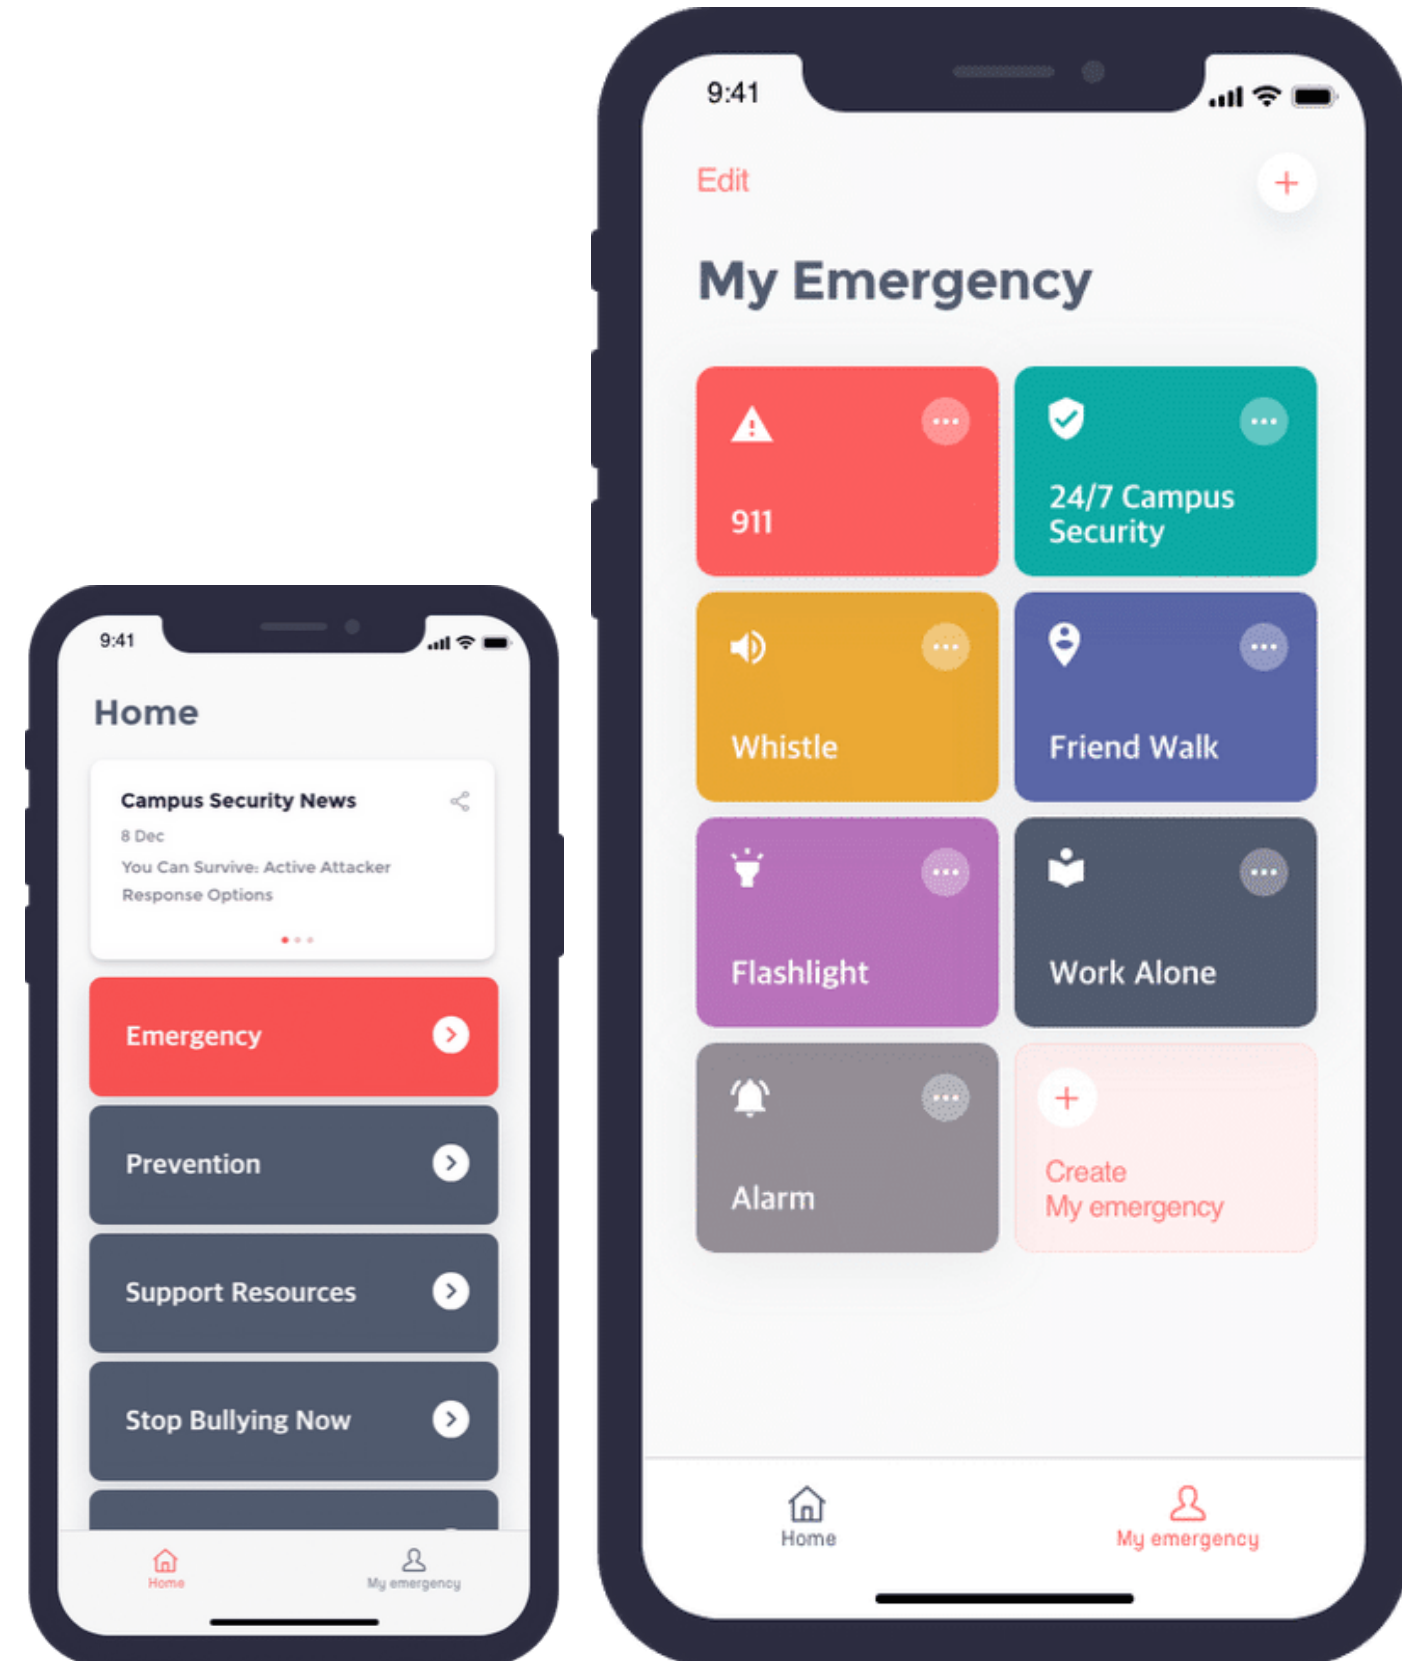

SUMMARY

& RECOMMENDATIONS

- Shortcut section at the bottom
- Combination of some sections
- Deliver "actual" function